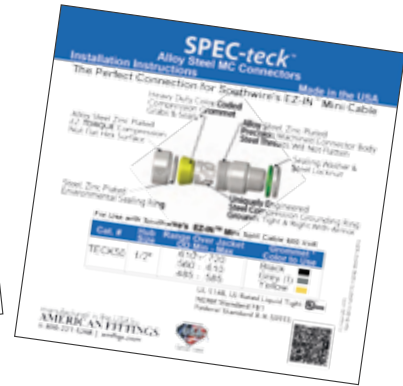

## Mini-Split Installations Made Easy

Southwire is a market leader with its EZ-In™ Mini-Split cable designed specifically for mini-split installations. EZ-In™ Mini-Split cable, available in both shielded and non-shielded configurations, has brought ease of installation and savings to HVAC mini-split installations by eliminating the use of conduit or cable trays. Now, Southwire has enhanced its offering with connectors and tools specifically designed with mini-split installations in mind.

**Wire Strippers:** Heavy duty, stainless steel. Strips 10 – 18 AWG wire.

**Jacket Cutter/Conduit Scorer:** Compact scoring and cutting tool with reamer blade.

**Point of Purchase Display:** Includes straight and 90 degree connectors, rotary cutters and rotary cutter replacement blades.

## LIQUID TIGHT CONNECTORS

PART #	TYPE	HUB SIZE	RANGE OVER JACKET OD MIN-MAX	GROMMET COLOR	A LENGTH	B DIAMETER	C HEX	D LENGTH	BOX PACK
64235201	Straight	1/2"	.610 - .720 .560 - .610 .485 - .585	Black, Grey, Yellow	1-31/32"	1-3/16"	1-1/8"	19/32"	25
64275801	90 degree	1/2"	.610 - .720 .560 - .610 .485 - .585	Black, Grey, Yellow	3-1/2"	2"	1-1/8"	19/32"	15

## POINT OF PURCHASE DISPLAY

PART #	DESCRIPTION	QUANTITY
64846401	EZ-In/Connectors/Roto Cutter POP	1
	Liquid Tight Connector, Straight	10
	Liquid Tight Connector, 90 degree	5
	Rotary Cutter w/ Lever	3
	Rotary Cutter Replacement Blades	4